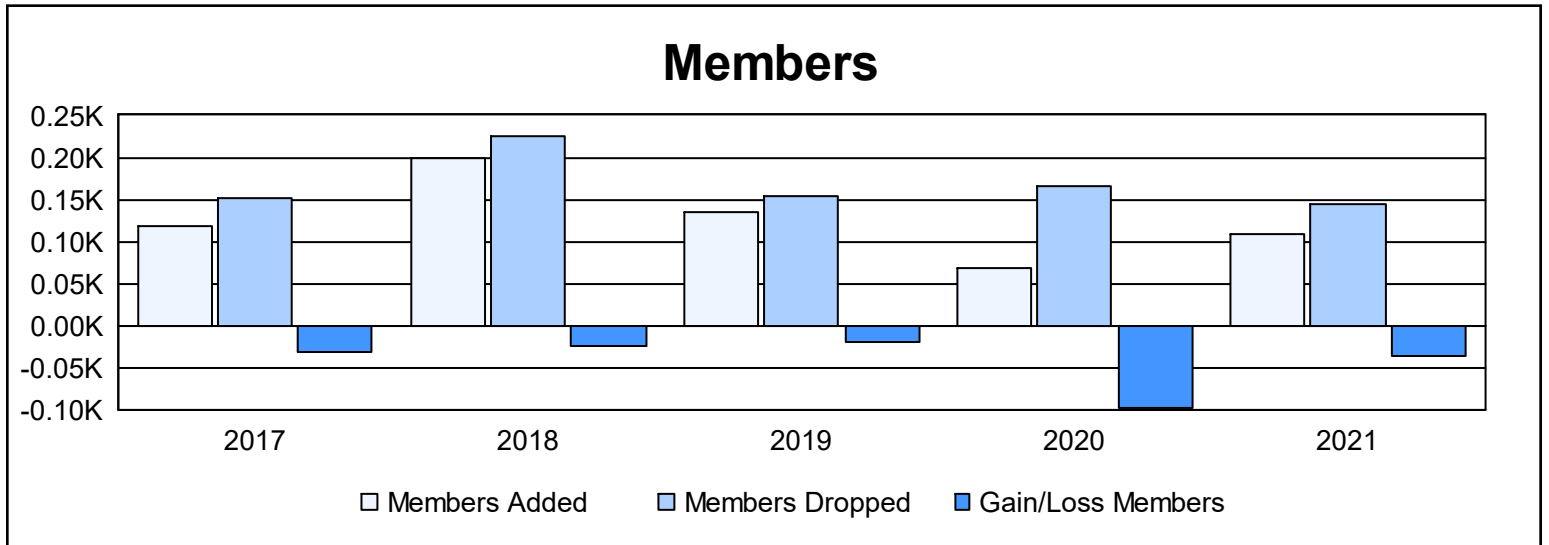

Year	New Clubs	Dropped Clubs	Gain/ Loss Clubs	New Members	Charter Members	Reinstate Members	Transfer Members	Total Member Added	Total Members Dropped	Gain/ Loss Members
2016-2017	0	0	0	111	2	2	4	119	151	-32
2017-2018	0	0	0	165	6	23	6	200	224	-24
2018-2019	0	1	-1	118	0	8	9	135	154	-19
2019-2020	0	2	-2	60	0	2	6	68	166	-98
2020-2021	1	1	0	56	46	4	3	109	145	-36
<b>Average</b>	<b>0</b>	<b>1</b>	<b>-1</b>	<b>102</b>	<b>11</b>	<b>8</b>	<b>6</b>	<b>126</b>	<b>168</b>	<b>-42</b>

### Membership Composition June 2021 Cumulative