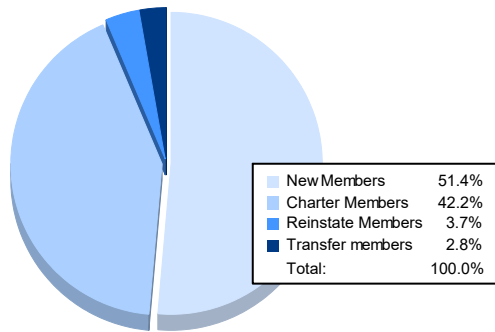

Year	New Clubs	Dropped Clubs	Gain/ Loss Clubs	New Members	Charter Members	Reinstate Members	Transfer Members	Total Member Added	Total Members Dropped	Gain/ Loss Members
2016-2017	0	0	0	111	2	2	4	119	151	-32
2017-2018	0	0	0	165	6	23	6	200	224	-24
2018-2019	0	1	-1	118	0	8	9	135	154	-19
2019-2020	0	2	-2	60	0	2	6	68	166	-98
2020-2021	1	1	0	56	46	4	3	109	145	-36
<b>Average</b>	<b>0</b>	<b>1</b>	<b>-1</b>	<b>102</b>	<b>11</b>	<b>8</b>	<b>6</b>	<b>126</b>	<b>168</b>	<b>-42</b>

### Membership Composition June 2021 Cumulative

### Gender Composition June 2021 Cumulative