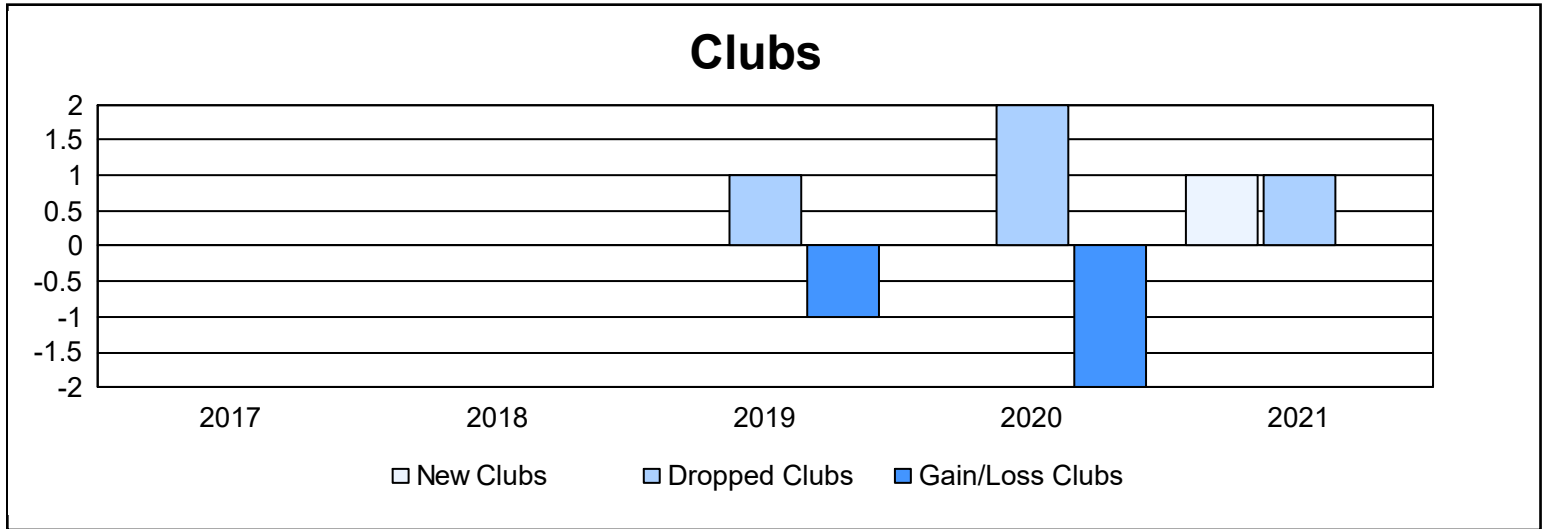

Year	New Clubs	Dropped Clubs	Gain/ Loss Clubs	New Members	Charter Members	Reinstate Members	Transfer Members	Total Member Added	Total Members Dropped	Gain/ Loss Members
2016-2017	0	0	0	111	2	2	4	119	151	-32
2017-2018	0	0	0	165	6	23	6	200	224	-24
2018-2019	0	1	-1	118	0	8	9	135	154	-19
2019-2020	0	2	-2	60	0	2	6	68	166	-98
2020-2021	1	1	0	56	46	4	3	109	145	-36
<b>Average</b>	<b>0</b>	<b>1</b>	<b>-1</b>	<b>102</b>	<b>11</b>	<b>8</b>	<b>6</b>	<b>126</b>	<b>168</b>	<b>-42</b>

### Membership Composition June 2021 Cumulative